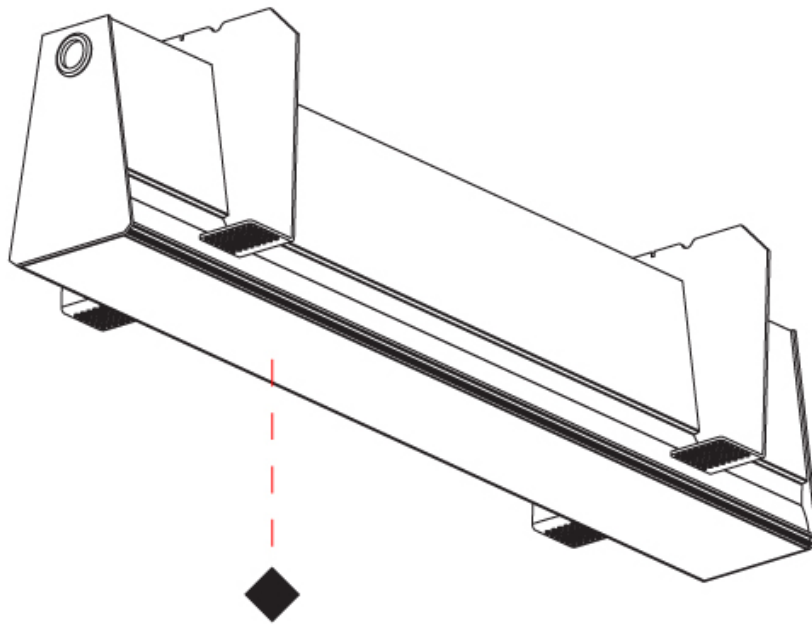

GROOVE SQUARE TRIMLESS

A35649-

PROJECT _____

TYPE _____

SPECIFIER _____

QUANTITY _____

DATE _____