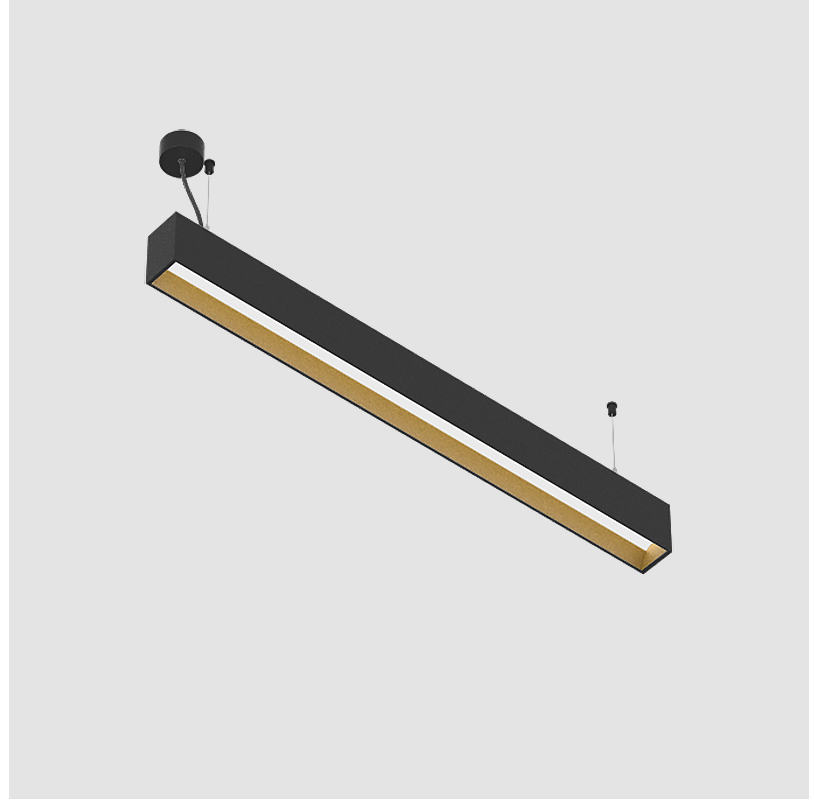

GENERAL

Series: Groove
Subseries: Groove Square
Brand: Prolicht
Division: Architectural
Mounting Type: Suspension
Mounting Location: Ceiling
Subcategory: Profile

PHYSICAL

Shape: Rectangle
Length (mm): 1175
Length (in): 46 1/4
Width (mm): 80
Width (in): 3 1/8
Height (mm): 120
Height (in): 4 3/4
Max. Overall Height (mm): 2120
Max. Overall Height (in): 83 7/16
Light Distribution: Direct
Weight (kg): 5.595
Weight (lbs): 12.334
Diffuser: PMMA - Opal
Fixture Finish: ANA / SSR / BKV / CWI / CRY / HAB / MSR / UFT / ITA / RUA / OGR / FTG / MYG / RWR / LOD / PUS / FRO / FUP / KIA / POP / BLS / SPG / MEY / GOH / GUM / CHC / COM / ABZ / JAG / OBR / MOS / ROR
Fixture Material: Aluminum
Cable Details: 2000mm or 4000mm Transparent Cable
Upon Request: Cable colour - White / Black / Orange / Red

ELECTRICAL

Lamp Type: LED (Zhaga Standard)
Input Wattage (W): 20.2
Total Output Wattage (W): 16 / 12.8 (3500K)
Dimming: 0-10V Dimming / Phase Dimming (120Vac Only)
Driver Included: Yes
Driver Location: Integrated
Driver Type: Constant Current - 120 / 277Vac
Driver Class: Class 2
Input Voltage (V): 120 - 277
Constant Current (MA): 350 / 400 (3500K)

LED

Color Temperature (°K): 3000 / 3500 / 4000
Max. Delivered Lumen (lm): 1370 / 1421 / 1450
CRI: >90 CRI
Lamp Life (hrs): 50000

OPTICAL

RATINGS AND CERTIFICATIONS

Certified By: Certified for North American Standards
IP rating: IP20